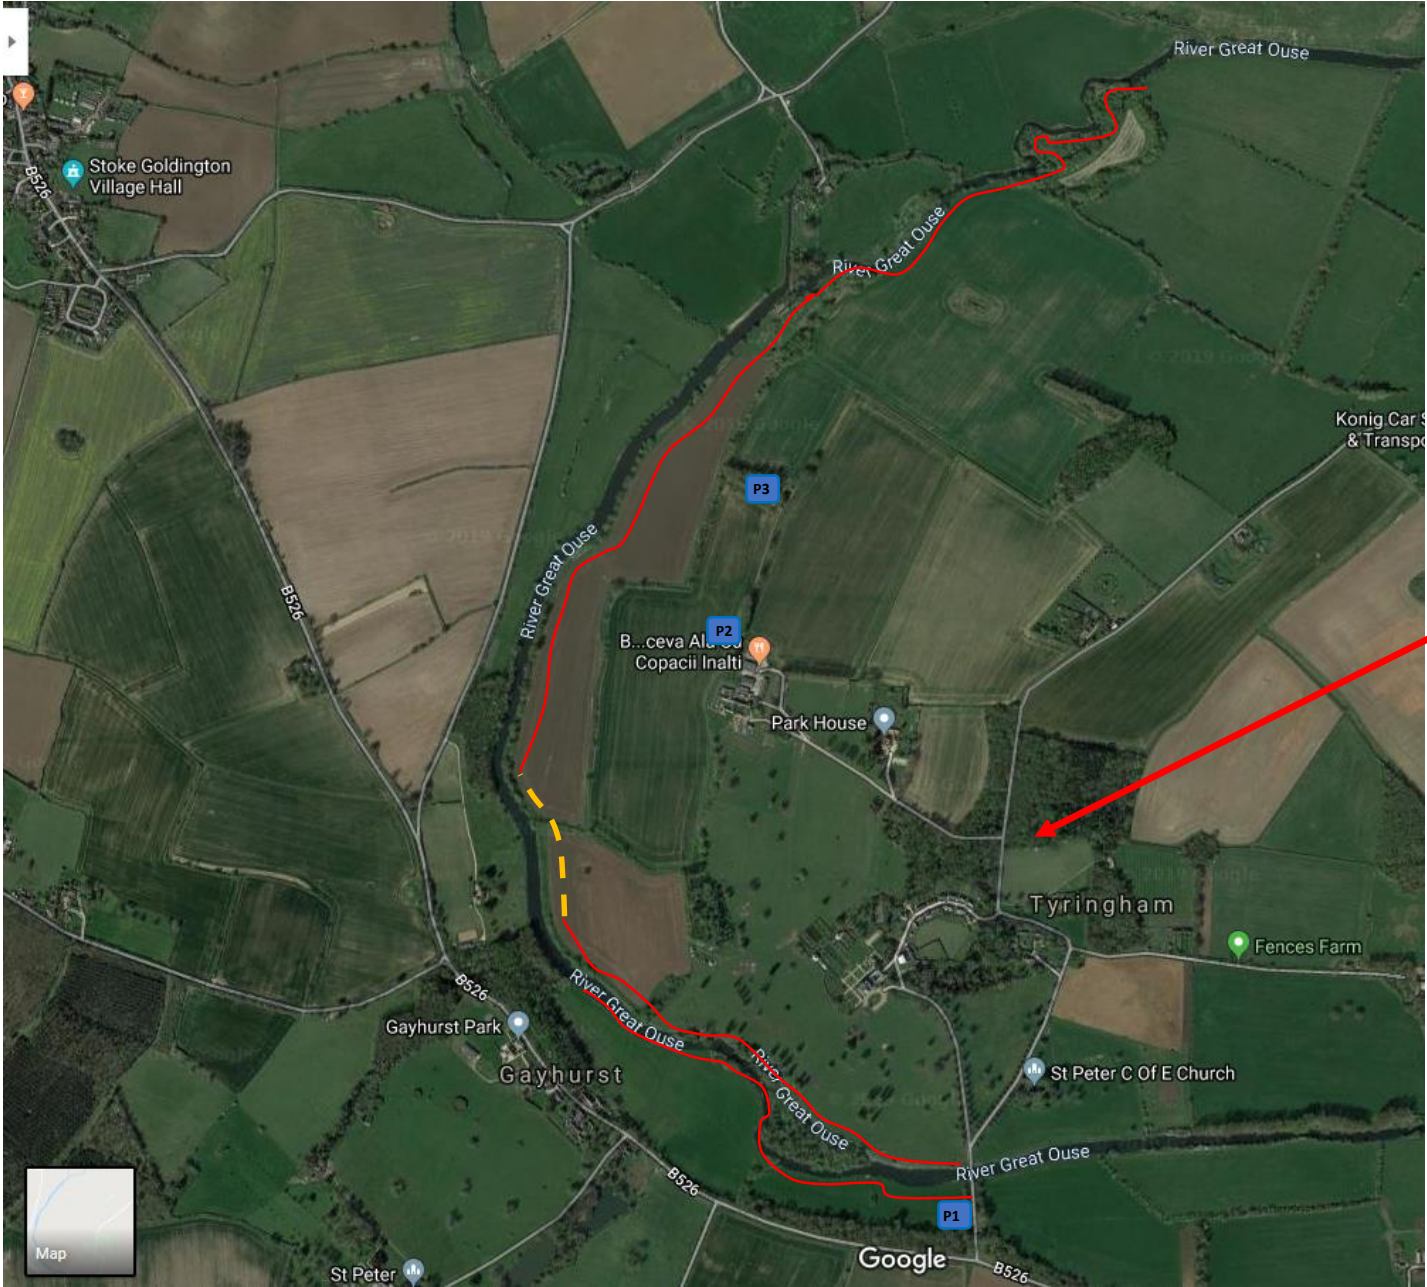

Tyringham Fishery

- Fishing Allowed
- - - Access Only – No Fishing opposite House

Entrance to Fishery

- P** Parking
- P1** Park along side fence (not on road)
- P2** Parking in farm yard
- P3** Parking for 4 cars Maximum (if full use Farm yard parking area **P2**)

Sat Nav use Postcode MK16 9ES

To Newport Pagnell